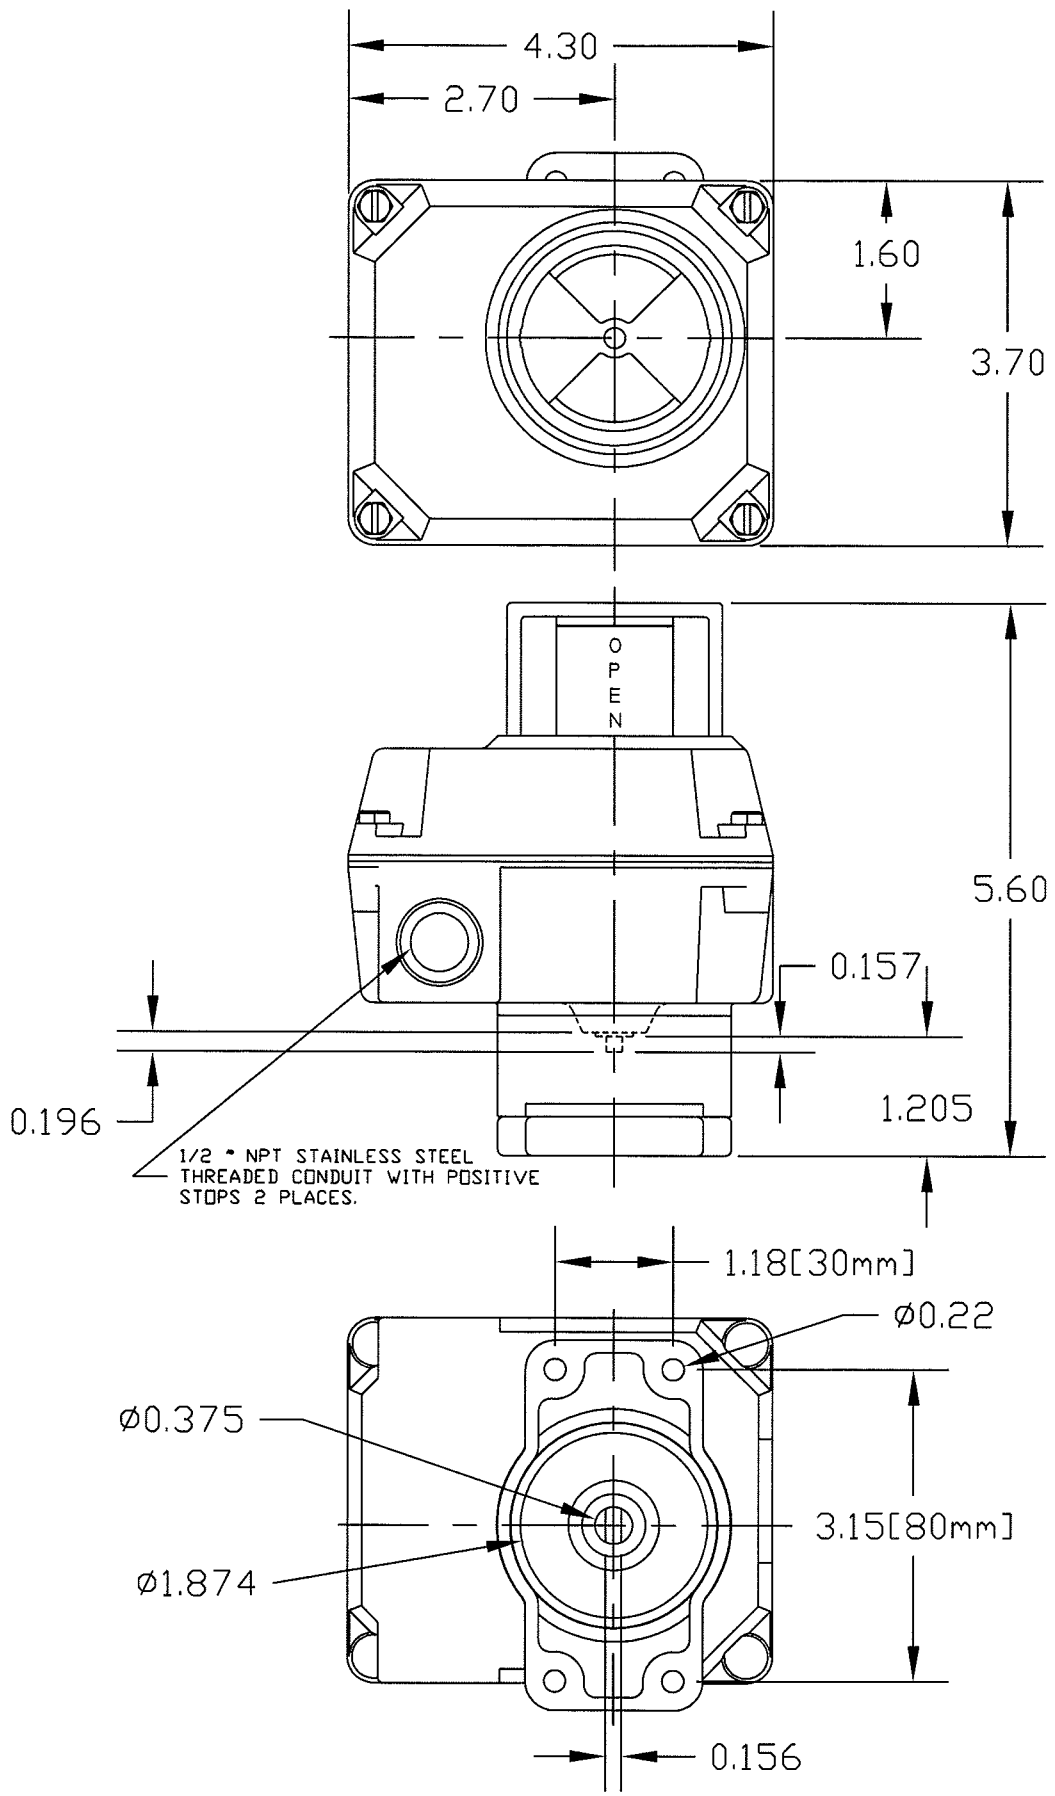

AAXAXXX20

INFLUENCE DIMENSIONS
* OPTIONS DO NOT

SCALE 1:2

SENITEC CORP

NORCROSS, GEORGIA U.S.A. 30071

PRODUCT
OUTLINE DRAWING

PART NUMBER
AAXAXXX20

DESCRIPTION
SENITEC
POSITION INDICATING DEVICE
NEMA 4 COPOLYESTER
NAMUR 80 X 30

SALES DRAWING NO.
AAXAXXX20

CLN
REV.