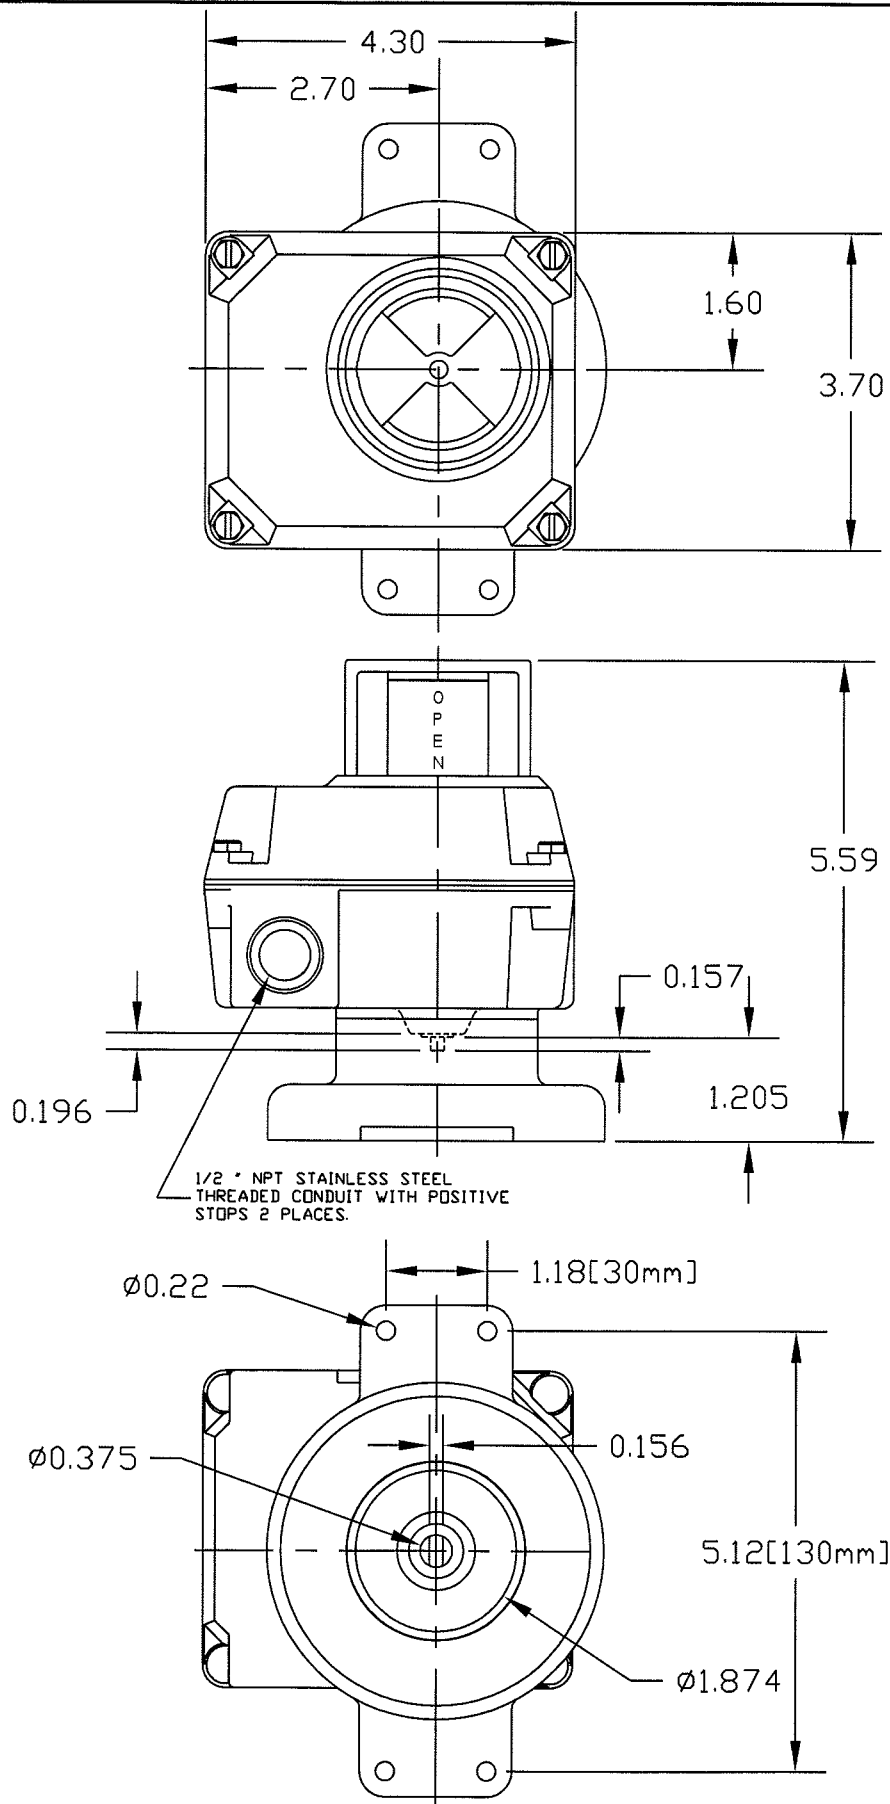

AAXAXXX30

* OPTIONS DO NOT INFLUENCE DIMENSIONS

SCALE 1:2

SENITEC CORP

NORCROSS, GEORGIA U.S.A. 30071

PRODUCT
OUTLINE DRAWING

PART NUMBER
AAXAXXX30

DESCRIPTION
SENITEC
POSITION INDICATING DEVICE
NEMA 4 COPOLYESTER
NAMUR 130 X 30

SALES DRAWING NO.
AAXAXXX30

CLN REV.