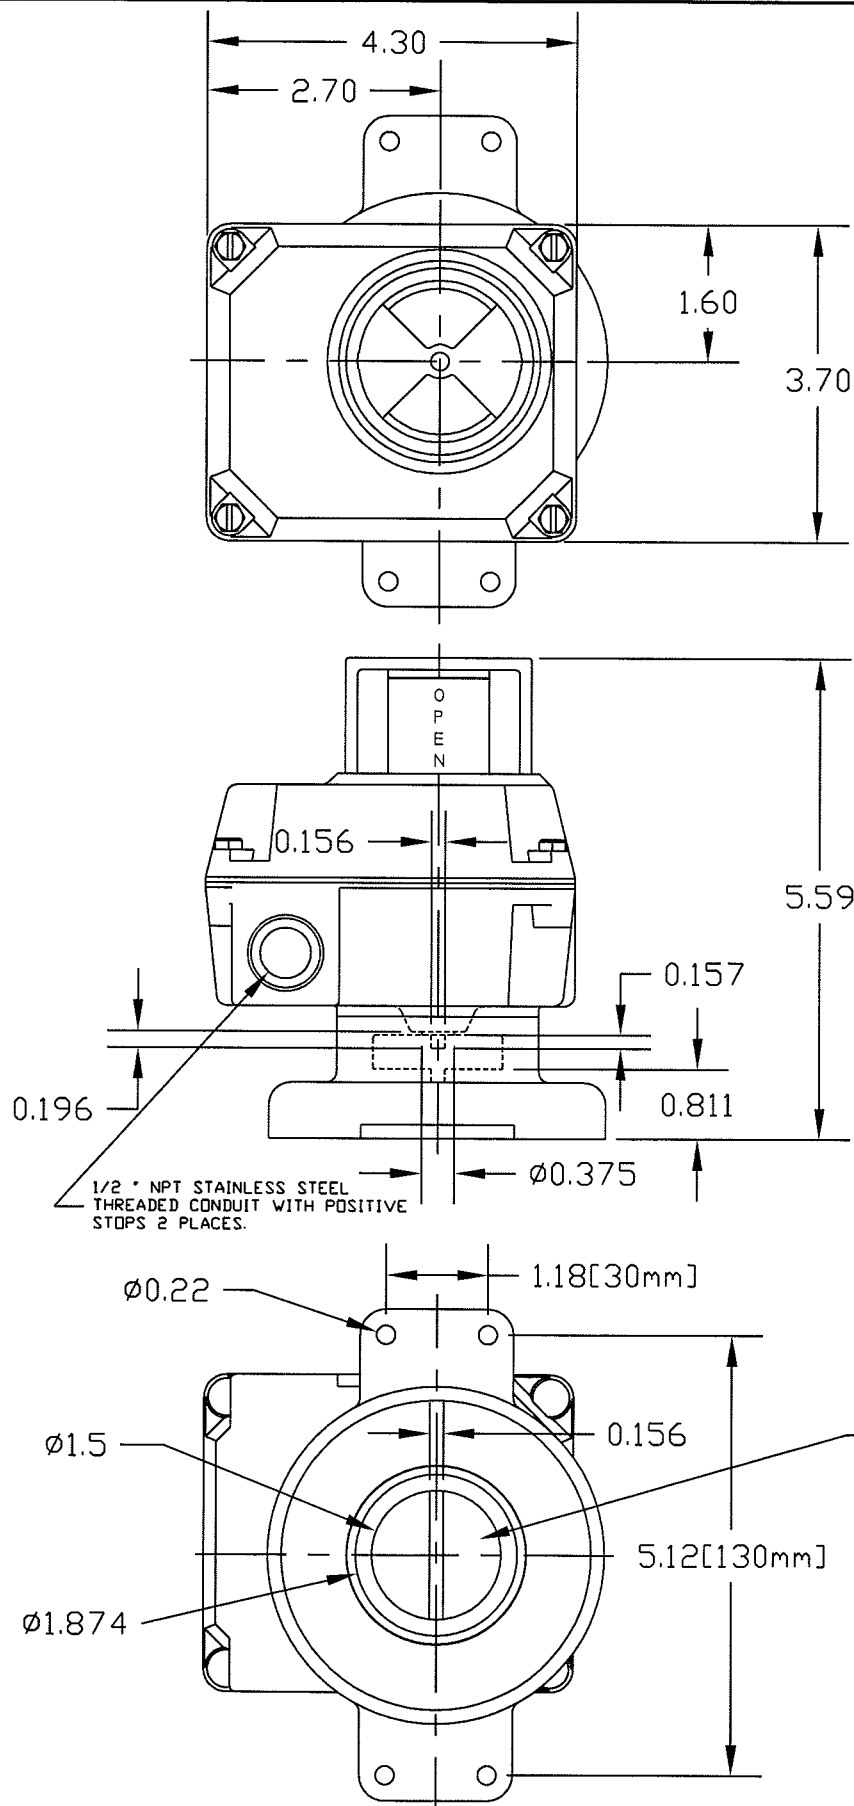

AAXAXXX40

* OPTIONS DO NOT INFLUENCE DIMENSIONS

SCALE 1:2

SENITEC CORP

NORCROSS, GEORGIA U.S.A. 30071

PRODUCT
OUTLINE DRAWING

PART NUMBER
AAXAXXX40

DESCRIPTION
SENITEC
POSITION INDICATING DEVICE
NEMA 4 COPOLYESTER
NAMUR 130 X 20

SALES DRAWING NO.
AAXAXXX40

CLN REV.