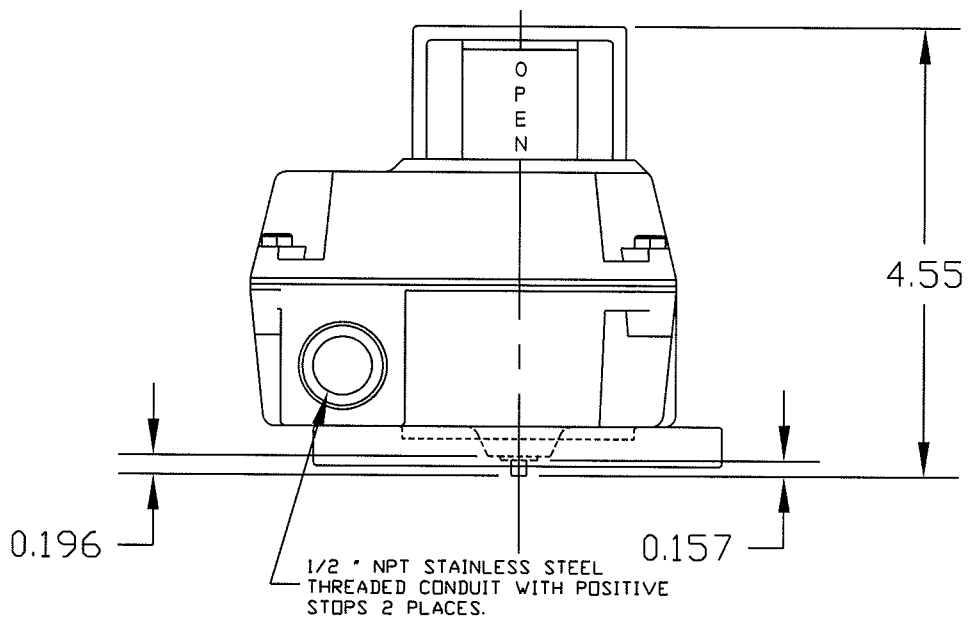

AAXAXXX50

SCALE 1:2

**SENITEC CORP**

NORCROSS, GEORGIA U.S.A. 30071

PRODUCT  
OUTLINE DRAWING

PART NUMBER  
AAXAXXX50

DESCRIPTION		SENITEC POSITION INDICATING DEVICE NEMA 4 COPOLYESTER NAMUR 2.25 SQUARE W (4) 5/16-18	
SALES DRAWING NO.	CLN	REV.	
AAXAXXX50			