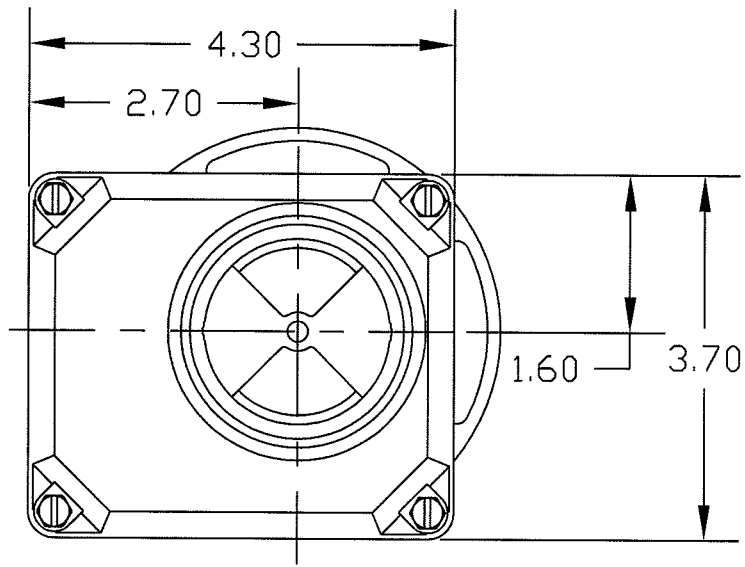

AAXAXXX50

SCALE 1:2

**SENITEC CORP**

NORCROSS, GEORGIA U.S.A. 30071

PRODUCT  
OUTLINE DRAWING

PART NUMBER  
AAXAXXX50

DESCRIPTION		SENITEC POSITION INDICATING DEVICE NEMA 4 COPOLYESTER NAMUR 2.25 SQUARE W (4) 5/16-18	
SALES DRAWING NO.	CLN	REV.	
AAXAXXX50			