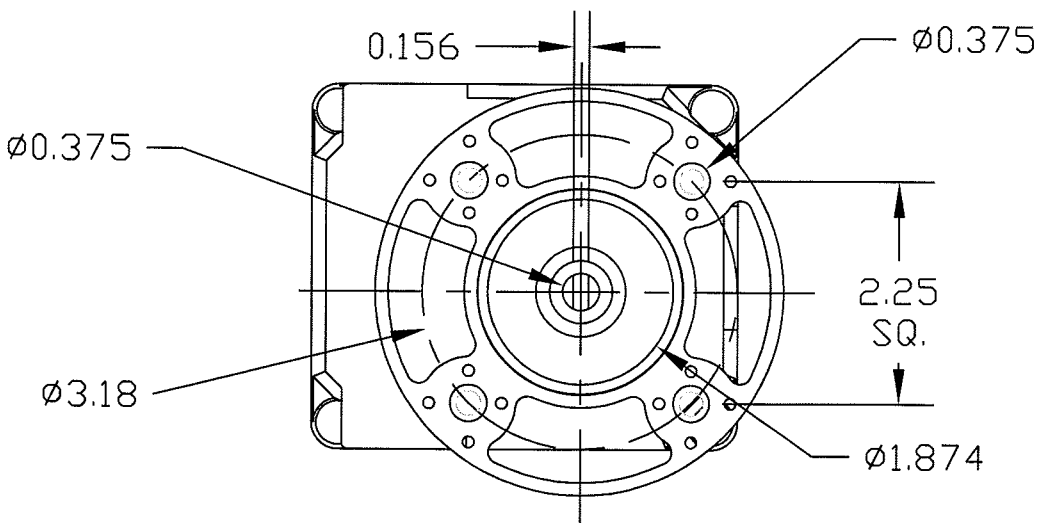

AAXAXXX50

SCALE 1:2

**SENITEC CORP**

NORCROSS, GEORGIA U.S.A. 30071

PRODUCT  
OUTLINE DRAWING

PART NUMBER  
AAXAXXX50

DESCRIPTION		SENITEC POSITION INDICATING DEVICE NEMA 4 COPOLYESTER NAMUR 2.25 SQUARE W (4) 5/16-18	
SALES DRAWING NO.	CLN	REV.	
AAXAXXX50			