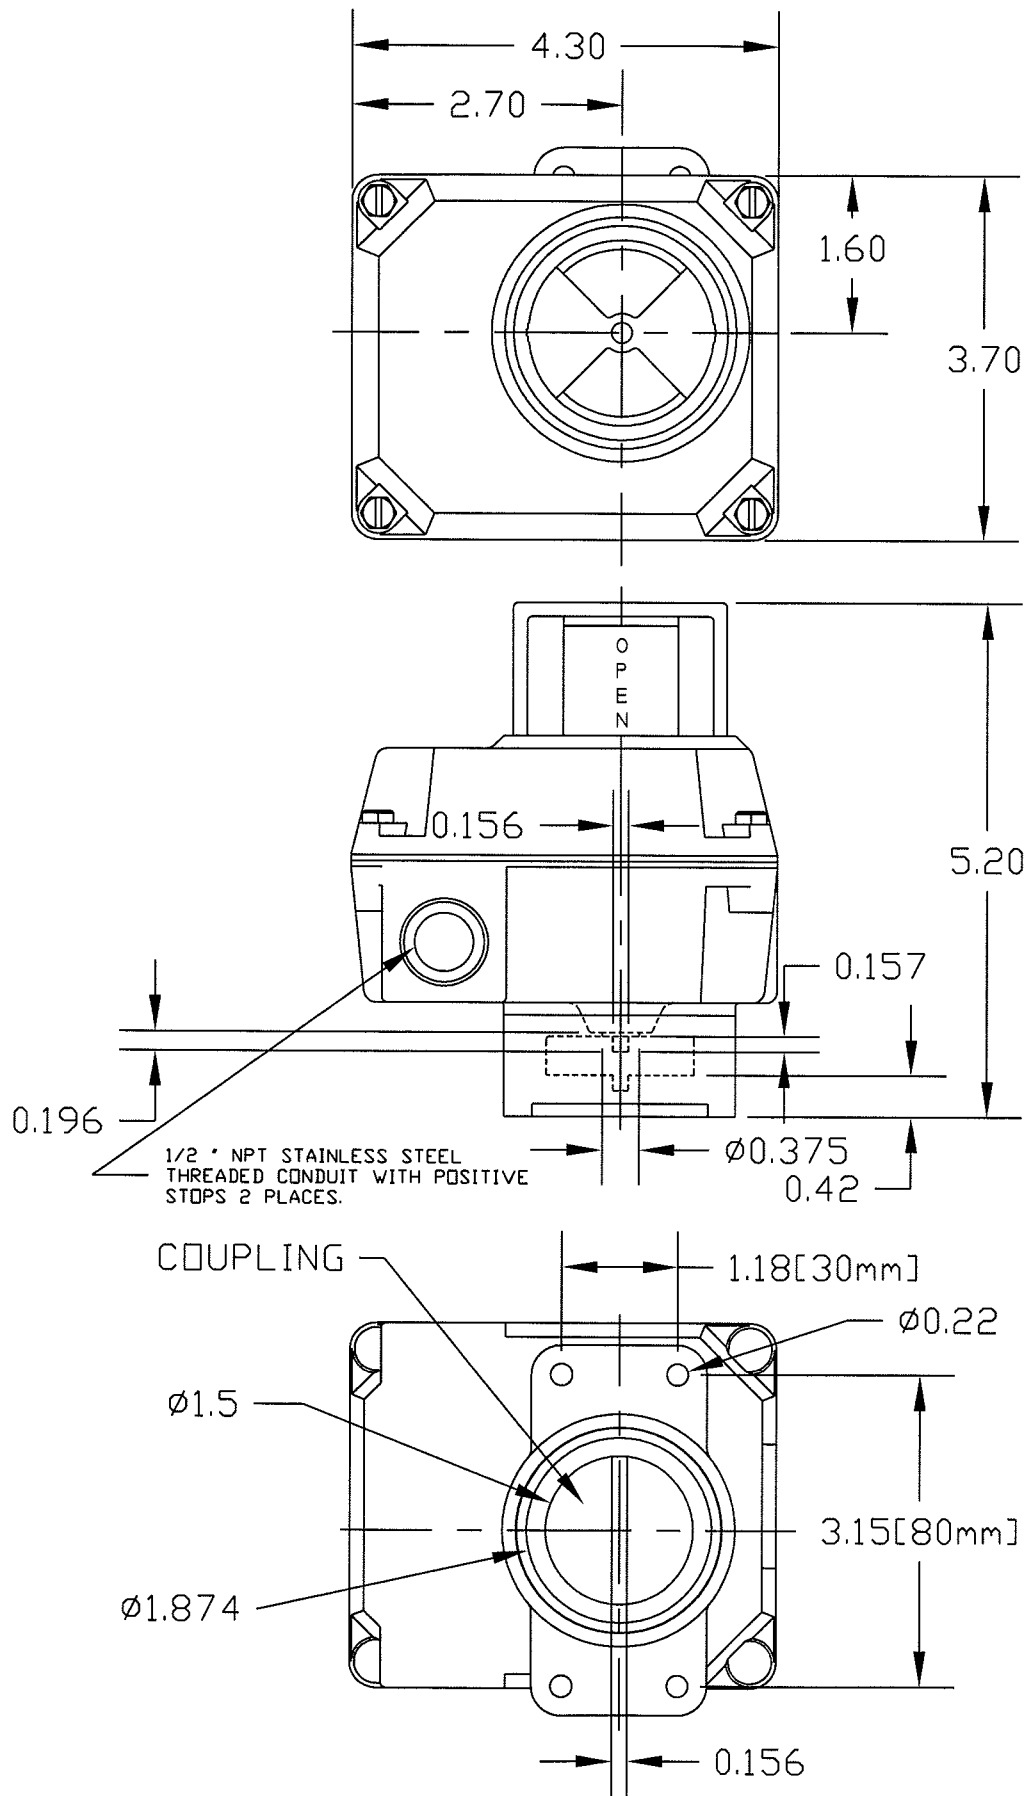

AAXAXXX60

* OPTIONS DO NOT INFLUENCE DIMENSIONS

SCALE 1:2

SENITEC CORP

NORCROSS, GEORGIA U.S.A. 30071

PRODUCT

OUTLINE DRAWING

PART NUMBER

AAXAXXX60

DESCRIPTION

SENITEC
POSITION INDICATING DEVICE
NEMA 4 COPOLYESTER
NAMUR 80 X 10

SALES DRAWING NO.

AAXAXXX60

CLN

REV.