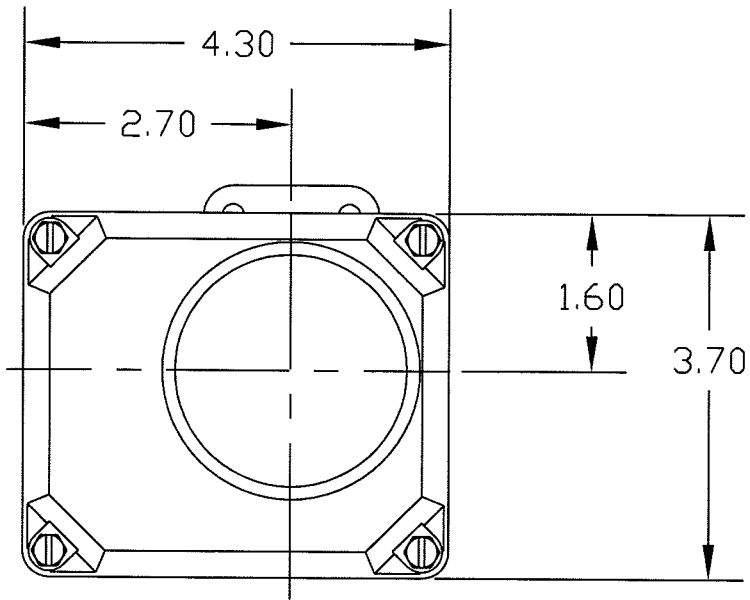

AAXNXXX20

\* OPTIONS DO NOT  
INFLUENCE DIMENSIONS

SCALE 1:2

**SENITEC CORP**

NORCROSS, GEORGIA U.S.A. 30071

PRODUCT

OUTLINE DRAWING

PART NUMBER

AAXNXXX20

SENITEC  
POSITION INDICATING DEVICE  
NEMA 4 COPOLYESTER  
NAMUR 80 X 30

SALES DRAWING NO.

AAXNXXX20

CLN

REV.