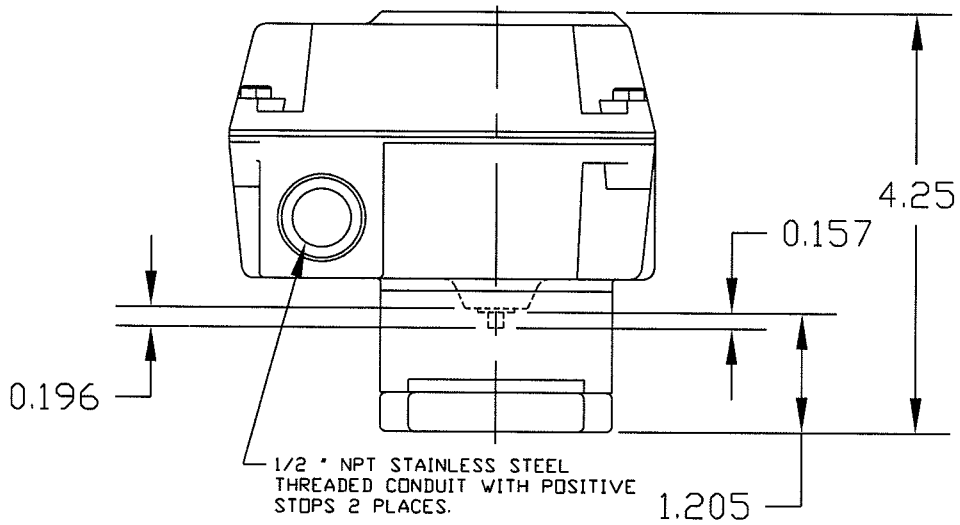

AAXNXXX20

\* OPTIONS DO NOT  
INFLUENCE DIMENSIONS

SCALE 1:2

**SENITEC CORP**

NORCROSS, GEORGIA U.S.A. 30071

PRODUCT

OUTLINE DRAWING

PART NUMBER

AAXNXXX20

SENITEC  
POSITION INDICATING DEVICE  
NEMA 4 COPOLYESTER  
NAMUR 80 X 30

SALES DRAWING NO.

AAXNXXX20

CLN

REV.