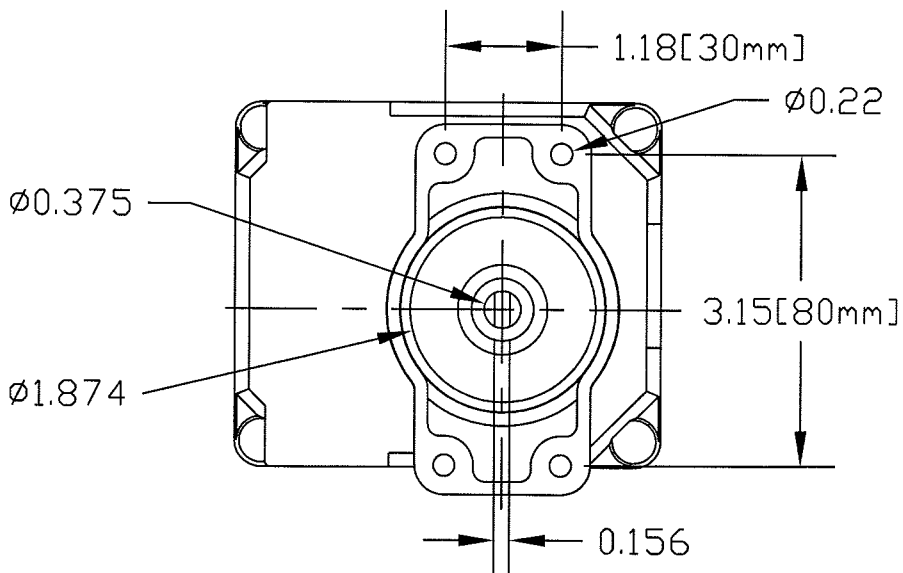

AAXNXXX20

\* OPTIONS DO NOT  
INFLUENCE DIMENSIONS

SCALE 1:2

**SENITEC CORP**

NORCROSS, GEORGIA U.S.A. 30071

PRODUCT

OUTLINE DRAWING

PART NUMBER

AAXNXXX20

SENITEC  
POSITION INDICATING DEVICE  
NEMA 4 COPOLYESTER  
NAMUR 80 X 30

SALES DRAWING NO.

AAXNXXX20

CLN

REV.