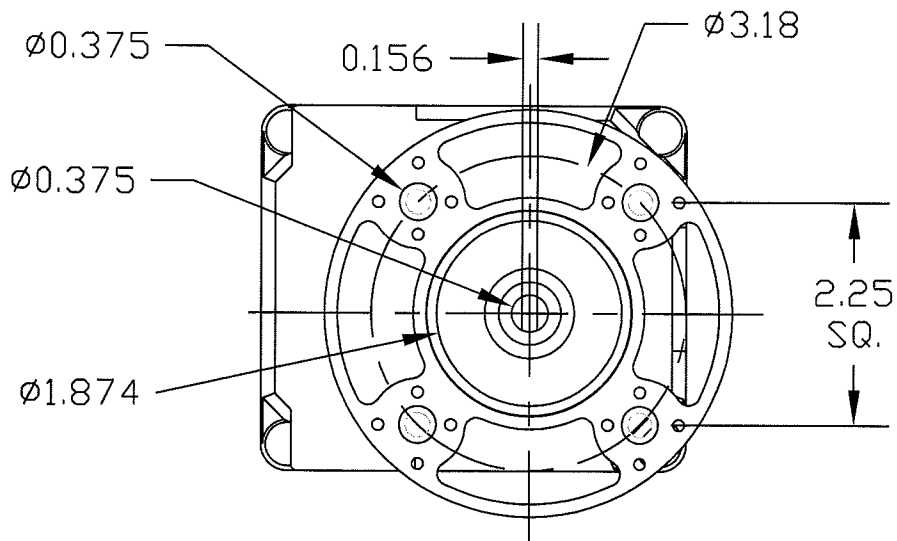

1/2" NPT STAINLESS STEEL
THREADED CONDUIT WITH POSITIVE
STOPS 2 PLACES.

* OPTIONS DO NOT
INFLUENCE DIMENSIONS

SCALE 1:2

SENITEC

NORCROSS, GEORGIA U.S.A. 30071

PRODUCT
OUTLINE DRAWING

PART NUMBER
AAXNXXX50

SENITEC
POSITION INDICATING DEVICE
NEMA 4 COPOLYESTER
NAMUR 2.25 SQUARE
W (4) 5/16-18

SALES DRAWING NO.
AAXNXXX50

CLN REV.