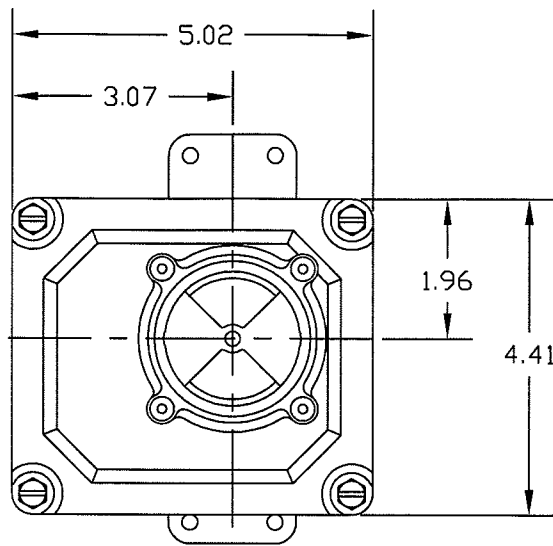

BAXAXX1X30

\* OPTIONS DO NOT INFLUENCE DIMENSIONS

SCALE 1:2

**SENITEC CORP**

NORCROSS, GEORGIA U.S.A. 30071

PRODUCT  
OUTLINE DRAWING

PART NUMBER  
BAXAXX1X30

DESCRIPTION

SENITEC  
POSITION INDICATING DEVICE  
NEMA 4 ALUMINUM  
NAMUR 130 X 30

SALES DRAWING NO.  
BAXAXX1X30

CLN REV.