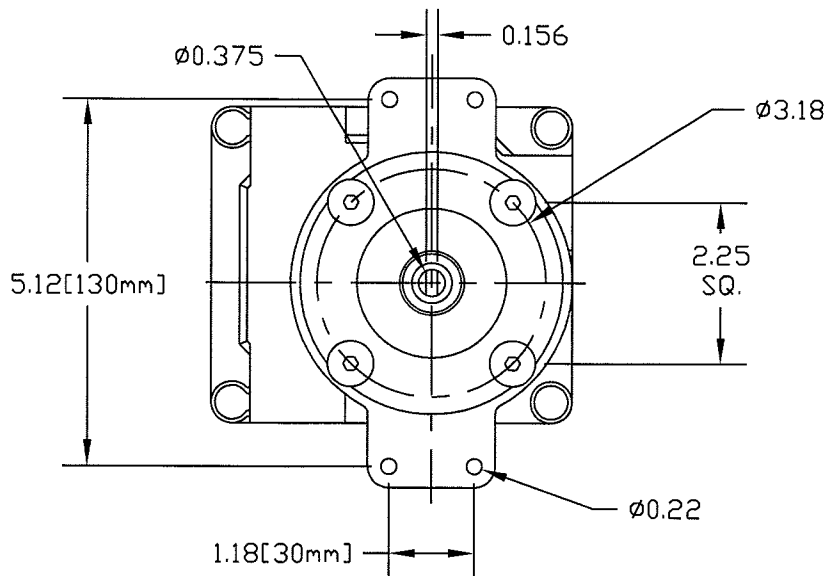

BAXAXX1X30

\* OPTIONS DO NOT INFLUENCE DIMENSIONS

SCALE 1:2

**SENITEC CORP**

NORCROSS, GEORGIA U.S.A. 30071

PRODUCT  
OUTLINE DRAWING

PART NUMBER  
BAXAXX1X30

DESCRIPTION

SENITEC  
POSITION INDICATING DEVICE  
NEMA 4 ALUMINUM  
NAMUR 130 X 30

SALES DRAWING NO.  
BAXAXX1X30

CLN REV.