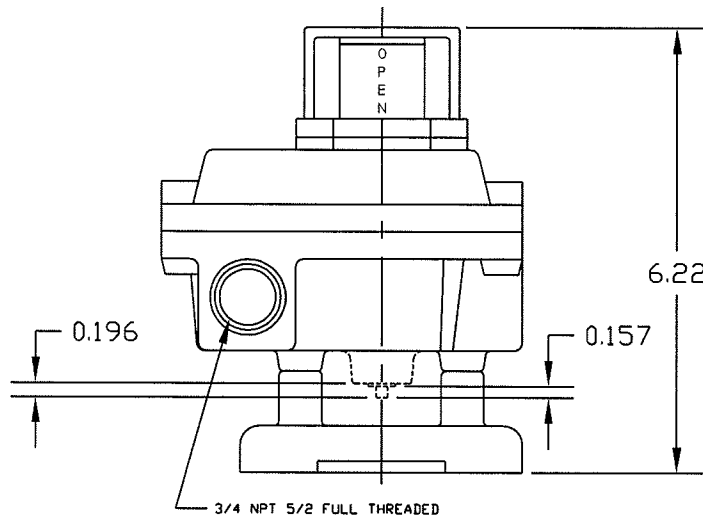

BAXAXX1X30

\* OPTIONS DO NOT INFLUENCE DIMENSIONS

SCALE 1:2

**SENITEC CORP**

NORCROSS, GEORGIA U.S.A. 30071

PRODUCT  
OUTLINE DRAWING

PART NUMBER  
BAXAXX1X30

DESCRIPTION

SENITEC  
POSITION INDICATING DEVICE  
NEMA 4 ALUMINUM  
NAMUR 130 X 30

SALES DRAWING NO.  
BAXAXX1X30

CLN REV.