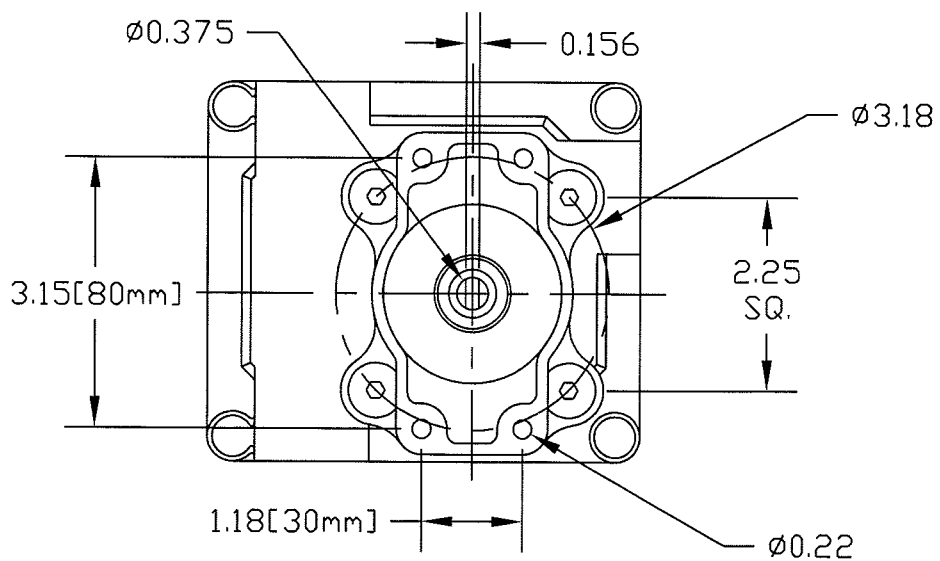

BAXNXX1X20

\* OPTIONS DO NOT INFLUENCE DIMENSIONS

SCALE 1:2

# SENITEC CORP

NORCROSS, GEORGIA U.S.A. 30071

PRODUCT  
OUTLINE DRAWING

PART NUMBER  
BAXNXX1X20

DESCRIPTION  
SENITEC  
POSITION INDICATING DEVICE  
NEMA 4 ALUMINUM  
NAMUR 80 X 30

SALES DRAWING NO.  
BAXNXX1X20