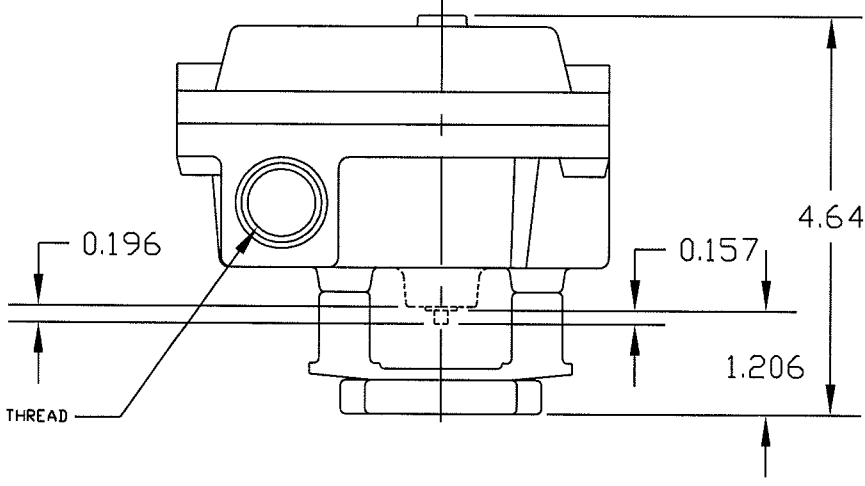

BAXNXX1X20

\* OPTIONS DO NOT INFLUENCE DIMENSIONS

SCALE 1:2

# SENITEC CORP

NORCROSS, GEORGIA U.S.A. 30071

PRODUCT  
OUTLINE DRAWING

PART NUMBER  
BAXNXX1X20

DESCRIPTION  
SENITEC  
POSITION INDICATING DEVICE  
NEMA 4 ALUMINUM  
NAMUR 80 X 30

SALES DRAWING NO.  
BAXNXX1X20