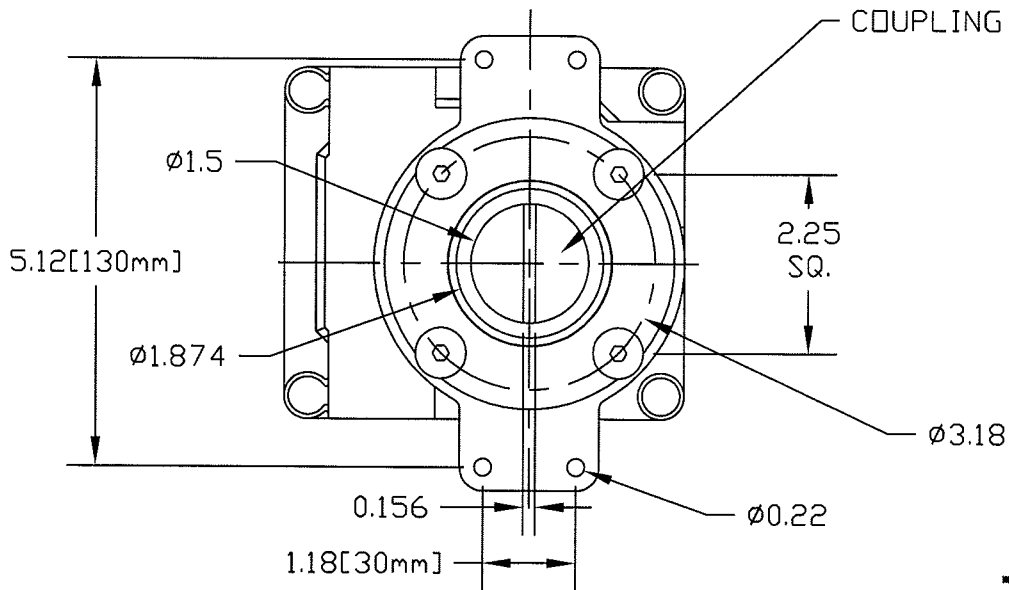

BAXNXX1X40

* OPTIONS DO NOT INFLUENCE DIMENSIONS

SCALE 1:2

SENITEC CORP

NORCROSS, GEORGIA U.S.A. 30071

PRODUCT
OUTLINE DRAWING

PART NUMBER
BAXNXX1X40

DESCRIPTION
SENITEC
POSITION INDICATING DEVICE
NEMA 4 ALUMINUM
NAMUR 130 X 20

SALES DRAWING NO.
BAXNXX1X40

CLN REV.