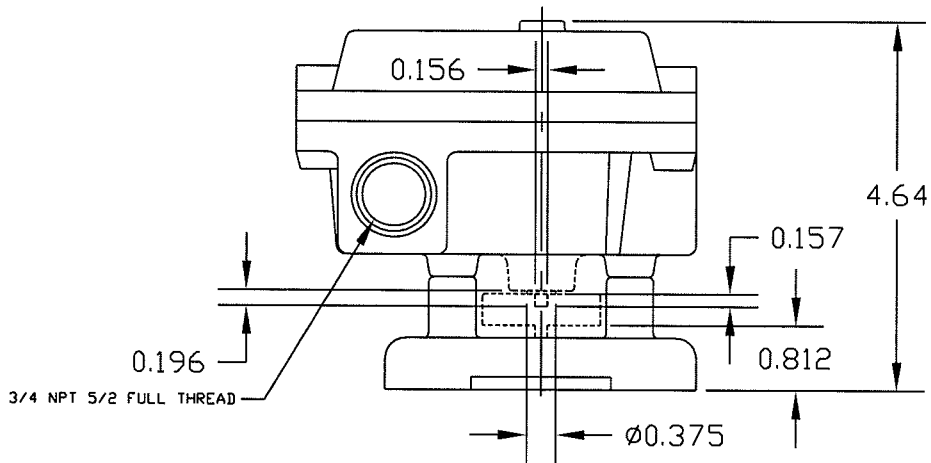

BAXNXX1X40

* OPTIONS DO NOT INFLUENCE DIMENSIONS

SCALE 1:2

SENITEC CORP

NORCROSS, GEORGIA U.S.A. 30071

PRODUCT
OUTLINE DRAWING

PART NUMBER
BAXNXX1X40

DESCRIPTION
SENITEC
POSITION INDICATING DEVICE
NEMA 4 ALUMINUM
NAMUR 130 X 20

SALES DRAWING NO.
BAXNXX1X40

CLN REV.