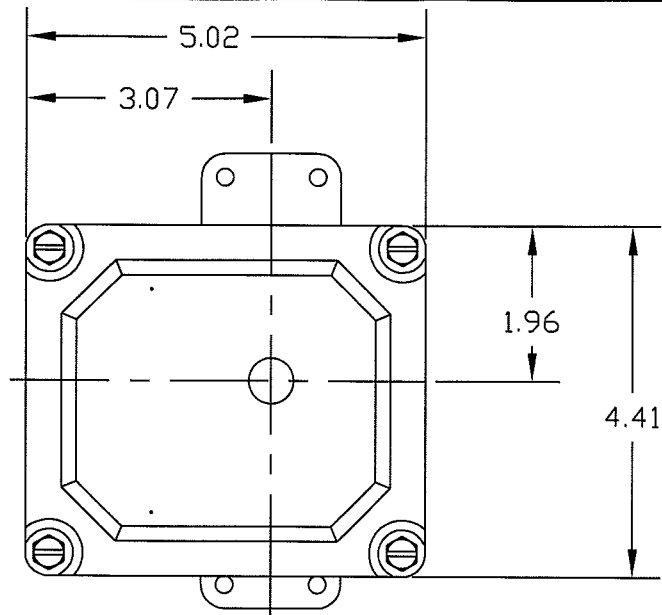

BAXNXX1X40

* OPTIONS DO NOT INFLUENCE DIMENSIONS

SCALE 1:2

SENITEC CORP

NORCROSS, GEORGIA U.S.A. 30071

PRODUCT
OUTLINE DRAWING

PART NUMBER
BAXNXX1X40

DESCRIPTION
SENITEC
POSITION INDICATING DEVICE
NEMA 4 ALUMINUM
NAMUR 130 X 20

SALES DRAWING NO.
BAXNXX1X40

CLN REV.