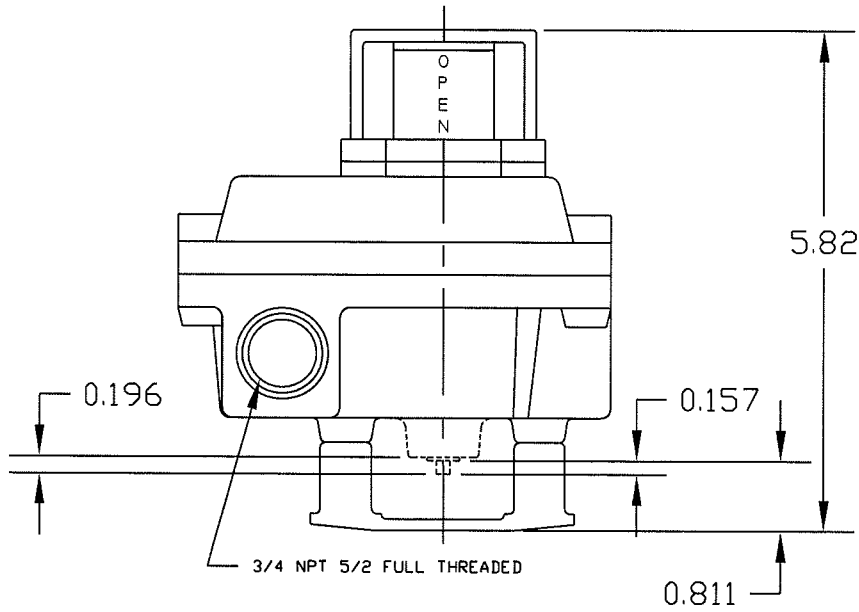

ZAXAXX1X10

\* OPTIONS DO NOT INFLUENCE DIMENSIONS

SCALE 1:2

**SENITEC CORP**

NORCROSS, GEORGIA U.S.A. 30071

PRODUCT

OUTLINE DRAWING

PART NUMBER

ZAXAXX1X10

DESCRIPTION

SENITEC  
POSITION INDICATING DEVICE  
NEMA 7 ALUMINUM  
NAMUR 80 X 20

SALES DRAWING NO.

ZAXAXX1X10

CLN

REV.