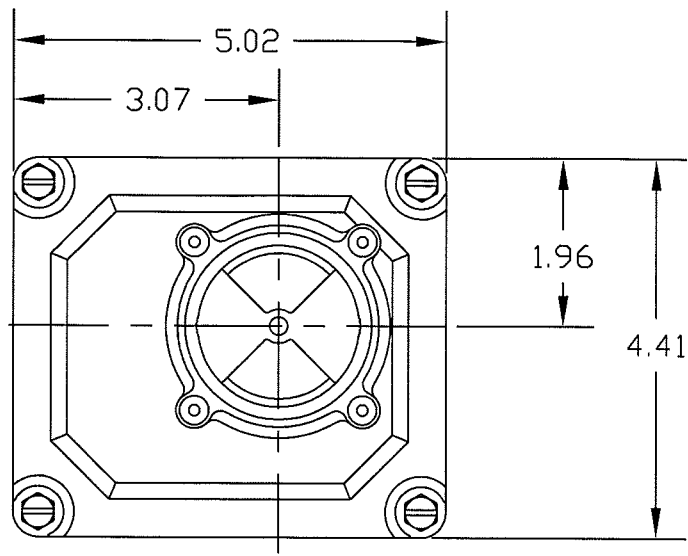

ZAXAXX1X10

\* OPTIONS DO NOT INFLUENCE DIMENSIONS

SCALE 1:2

**SENITEC CORP**

NORCROSS, GEORGIA U.S.A. 30071

PRODUCT

OUTLINE DRAWING

PART NUMBER

ZAXAXX1X10

DESCRIPTION

SENITEC  
POSITION INDICATING DEVICE  
NEMA 7 ALUMINUM  
NAMUR 80 X 20

SALES DRAWING NO.

ZAXAXX1X10

CLN

REV.