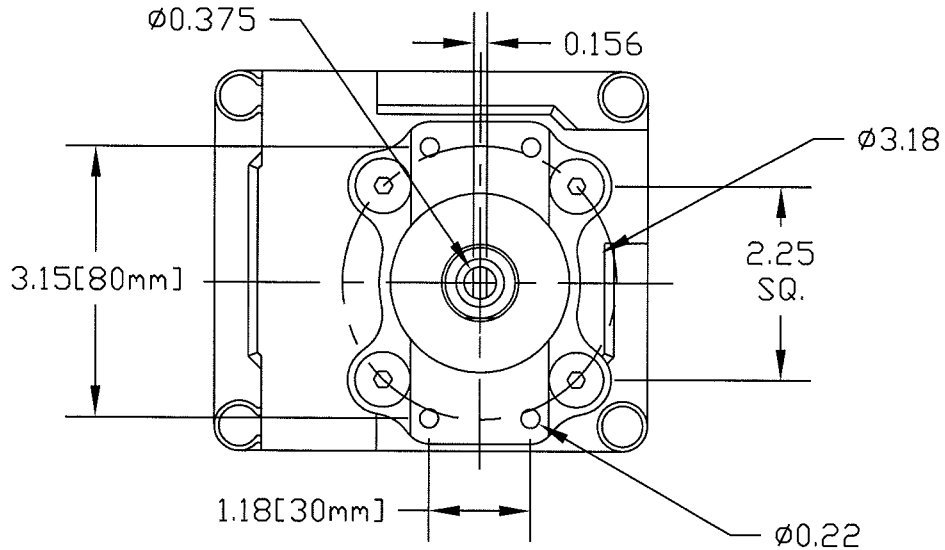

ZAXAXX1X10

\* OPTIONS DO NOT INFLUENCE DIMENSIONS

SCALE 1:2

**SENITEC CORP**

NORCROSS, GEORGIA U.S.A. 30071

PRODUCT

OUTLINE DRAWING

PART NUMBER

ZAXAXX1X10

DESCRIPTION

SENITEC  
POSITION INDICATING DEVICE  
NEMA 7 ALUMINUM  
NAMUR 80 X 20

SALES DRAWING NO.

ZAXAXX1X10

CLN

REV.