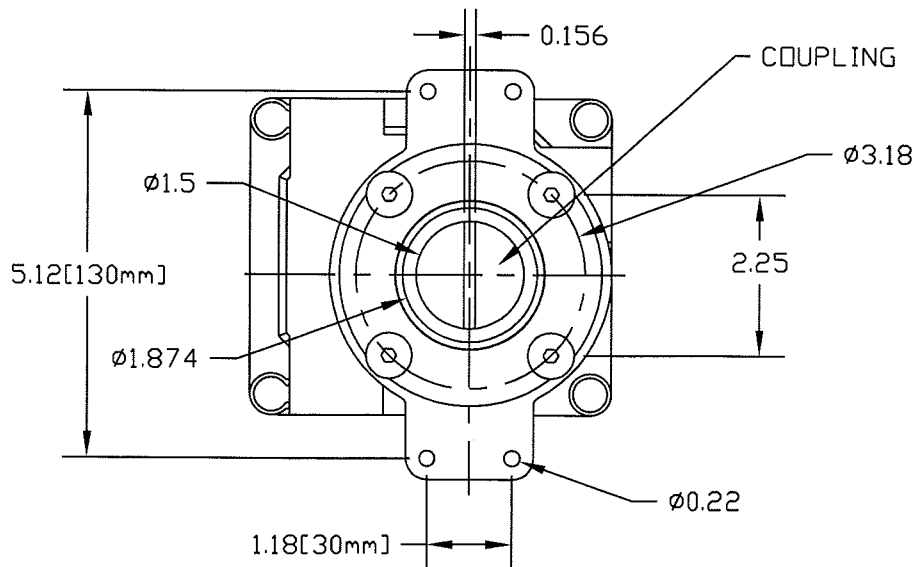

ZAXAXX1X40

▪ OPTIONS DO NOT INFLUENCE DIMENSIONS

SCALE 1:2

**SENITEC CORP**

NORCROSS, GEORGIA U.S.A. 30071

PRODUCT

OUTLINE DRAWING

PART NUMBER

ZAXAXX1X40

DESCRIPTION

SENITEC  
POSITION INDICATING DEVICE  
NEMA 7 ALUMINUM  
NAMUR 130 X 20

SALES DRAWING NO.

ZAXAXX1X40

CLN

REV.