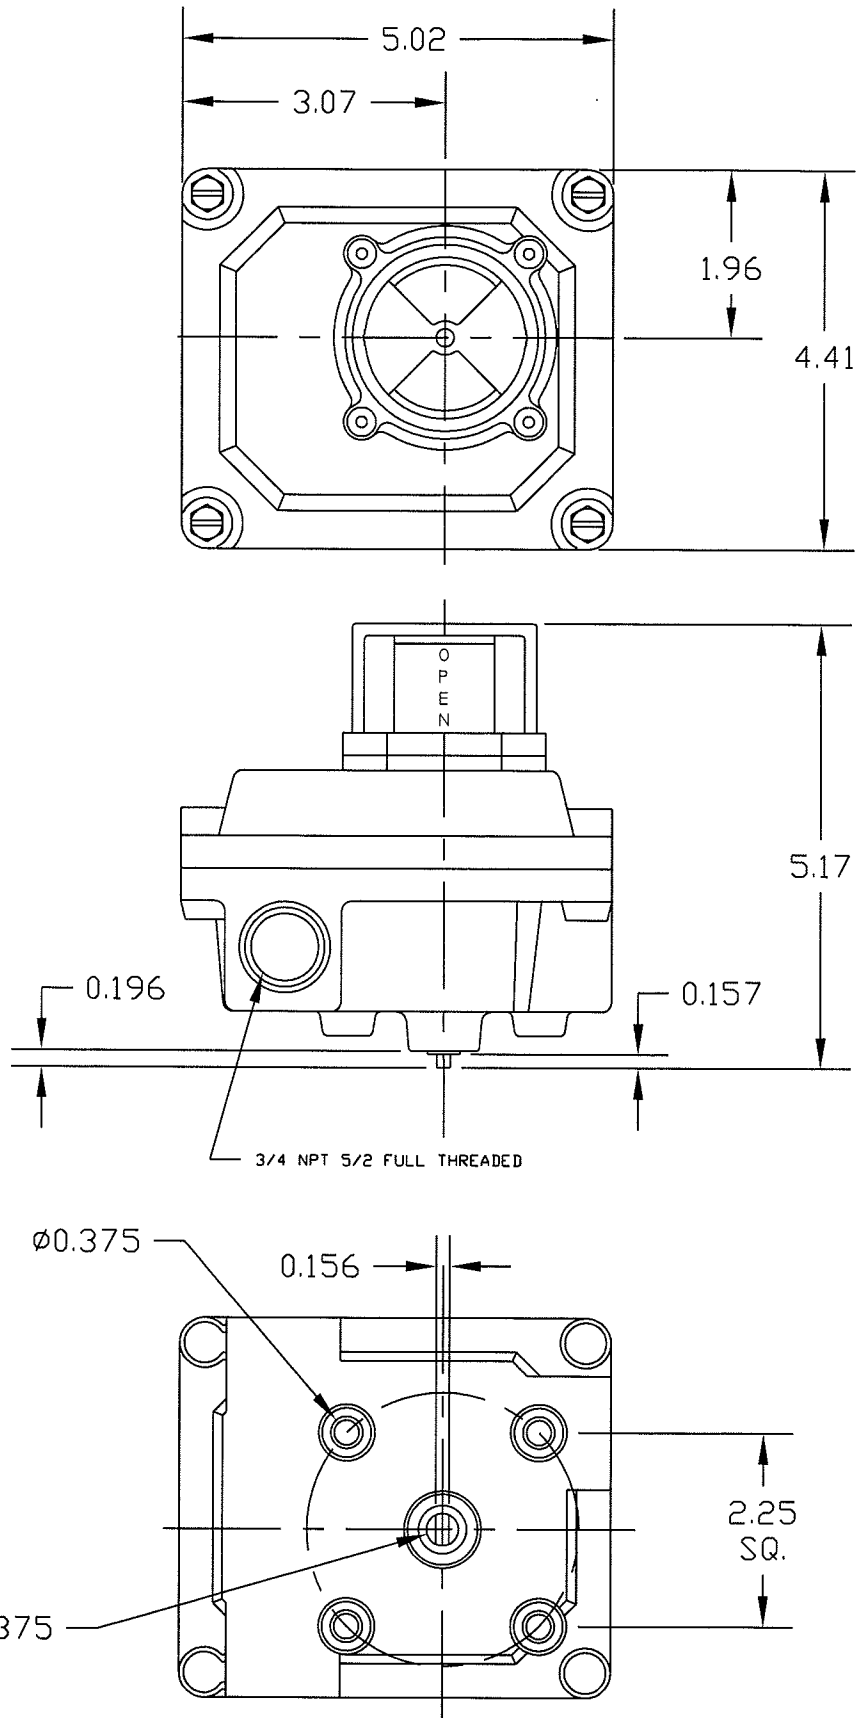

ZAXAXX1X50

\* OPTIONS DO NOT INFLUENCE DIMENSIONS

SCALE 1:2

**SENITEC CORP**

NORCROSS, GEORGIA U.S.A. 30071

PRODUCT

OUTLINE DRAWING

PART NUMBER

ZAXAXX1X50

DESCRIPTION

SENITEC  
POSITION INDICATING DEVICE  
NEMA 7 ALUMINUM  
NAMUR 2.25 SQUARE  
W (4) 5/16-18

SALES DRAWING NO.

ZAXAXX1X50

CLN

REV.