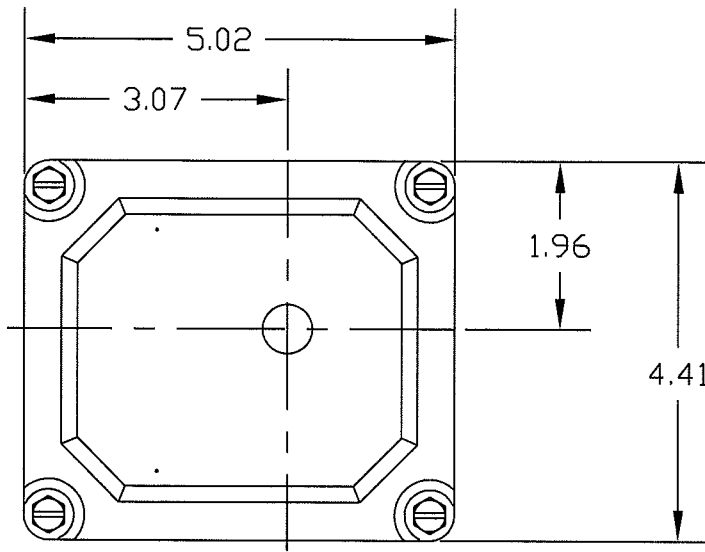

ZAXNXX1X10

\* OPTIONS DO NOT INFLUENCE DIMENSIONS

SCALE 1:2

**SENITEC CORP**

NORCROSS, GEORGIA U.S.A. 30071

PRODUCT

OUTLINE DRAWING

PART NUMBER

ZAXNXX1X10

DESCRIPTION

SENITEC  
POSITION INDICATING DEVICE  
NEMA 7 ALUMINUM  
NAMUR 80 X 20

SALES DRAWING NO.

ZAXNXX1X10

CLN

REV.