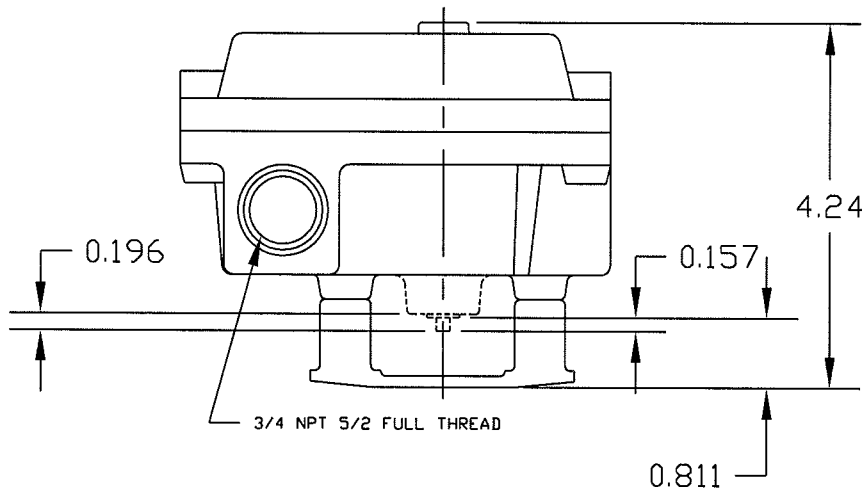

ZAXNXX1X10

\* OPTIONS DO NOT INFLUENCE DIMENSIONS

SCALE 1:2

**SENITEC CORP**

NORCROSS, GEORGIA U.S.A. 30071

PRODUCT

OUTLINE DRAWING

PART NUMBER

ZAXNXX1X10

DESCRIPTION

SENITEC  
POSITION INDICATING DEVICE  
NEMA 7 ALUMINUM  
NAMUR 80 X 20

SALES DRAWING NO.

ZAXNXX1X10

CLN

REV.