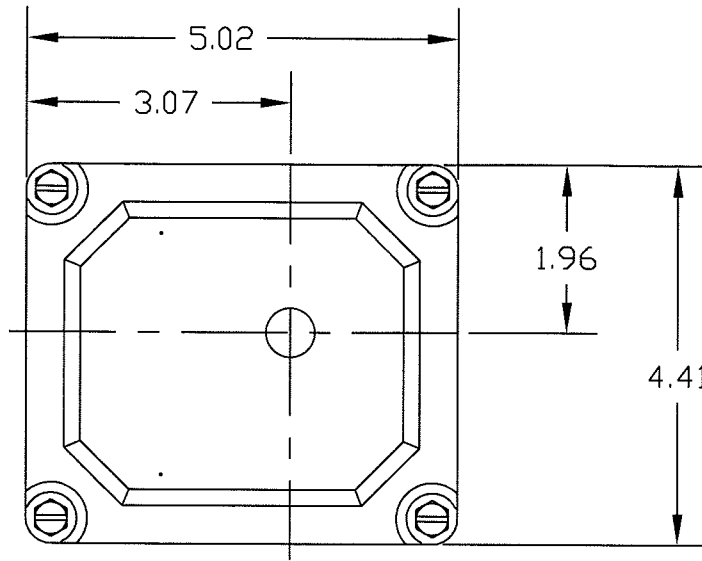

ZAXNXX1X20

* OPTIONS DO NOT INFLUENCE DIMENSIONS

SCALE 1:2

SENITEC CORP

NORCROSS, GEORGIA U.S.A. 30071

PRODUCT
OUTLINE DRAWING

PART NUMBER
ZAXNXX1X20

DESCRIPTION

SENITEC
POSITION INDICATING DEVICE
NEMA 7 ALUMINUM
NAMUR 80 X 30

SALES DRAWING NO.
ZAXNXX1X20

CLN REV.