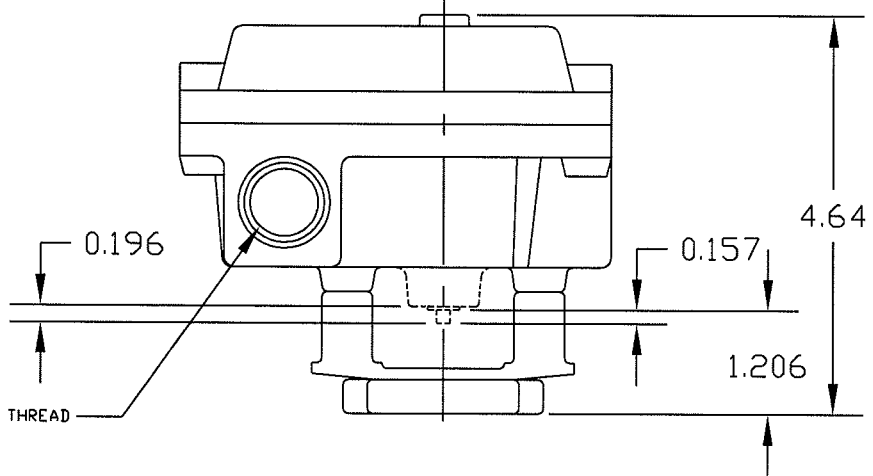

ZAXNXX1X20

* OPTIONS DO NOT INFLUENCE DIMENSIONS

SCALE 1:2

SENITEC CORP

NORCROSS, GEORGIA U.S.A. 30071

PRODUCT
OUTLINE DRAWING

PART NUMBER
ZAXNXX1X20

DESCRIPTION

SENITEC
POSITION INDICATING DEVICE
NEMA 7 ALUMINUM
NAMUR 80 X 30

SALES DRAWING NO.
ZAXNXX1X20

CLN REV.