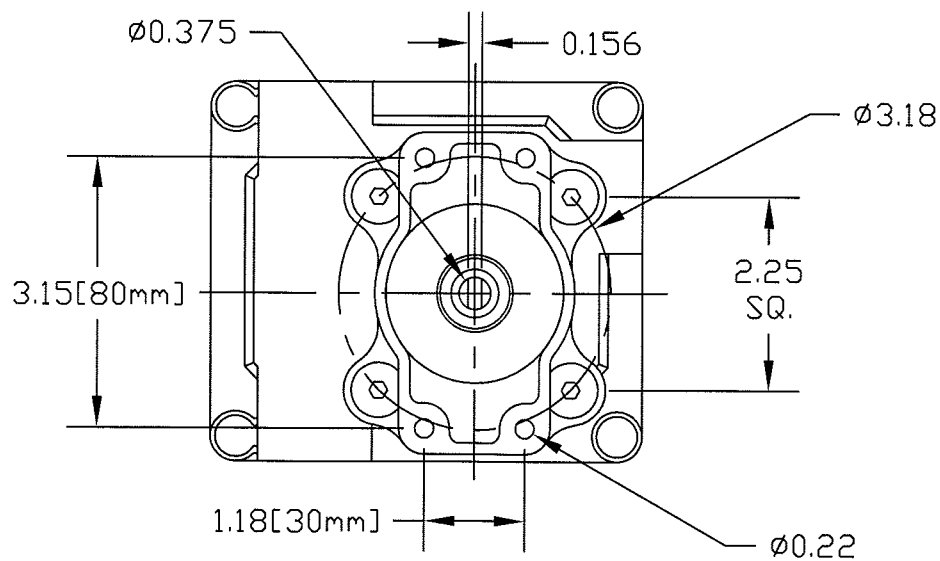

ZAXNXX1X20

* OPTIONS DO NOT INFLUENCE DIMENSIONS

SCALE 1:2

SENITEC CORP

NORCROSS, GEORGIA U.S.A. 30071

PRODUCT
OUTLINE DRAWING

PART NUMBER
ZAXNXX1X20

DESCRIPTION

SENITEC
POSITION INDICATING DEVICE
NEMA 7 ALUMINUM
NAMUR 80 X 30

SALES DRAWING NO.
ZAXNXX1X20

CLN REV.