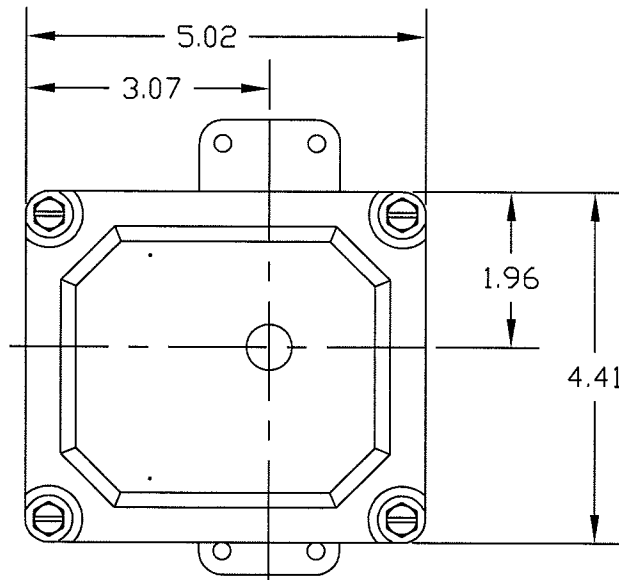

ZAXNXX1X30

* OPTIONS DO NOT INFLUENCE DIMENSIONS

SCALE 1:2

SENITEC CORP

NORCROSS, GEORGIA U.S.A. 30071

PRODUCT
OUTLINE DRAWING

PART NUMBER
ZAXNXX1X30

DESCRIPTION
SENITEC
POSITION INDICATING DEVICE
NEMA 7 ALUMINUM
NAMUR 130 X 30

SALES DRAWING NO.
ZAXNXX1X30

CLN REV.