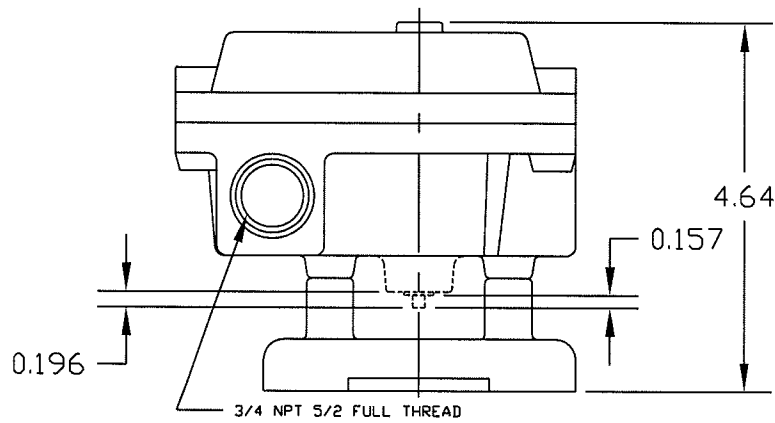

ZAXNXX1X30

* OPTIONS DO NOT INFLUENCE DIMENSIONS

SCALE 1:2

SENITEC CORP

NORCROSS, GEORGIA U.S.A. 30071

PRODUCT
OUTLINE DRAWING

PART NUMBER
ZAXNXX1X30

DESCRIPTION
SENITEC
POSITION INDICATING DEVICE
NEMA 7 ALUMINUM
NAMUR 130 X 30

SALES DRAWING NO.
ZAXNXX1X30

CLN REV.