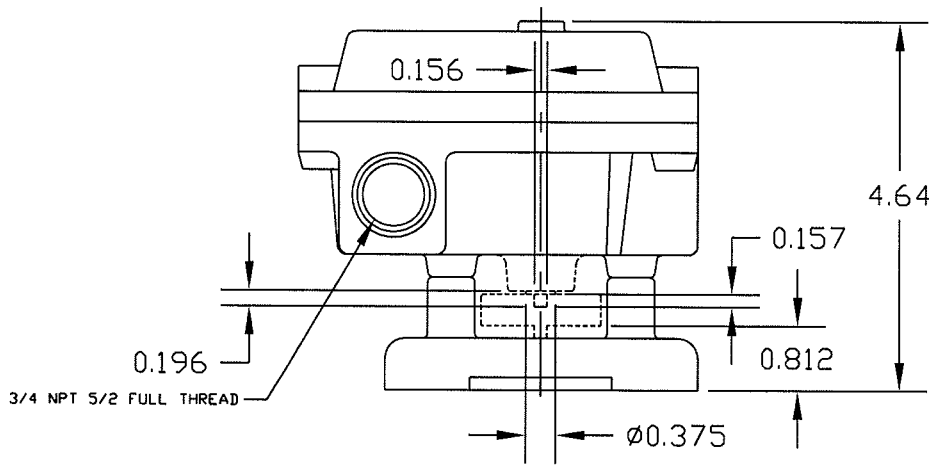

ZAXNXX1X40

* OPTIONS DO NOT INFLUENCE DIMENSIONS

SCALE 1:2

SENITEC CORP

NORCROSS, GEORGIA U.S.A. 30071

PRODUCT
OUTLINE DRAWING

PART NUMBER
ZAXNXX1X40

DESCRIPTION

SENITEC
POSITION INDICATING DEVICE
NEMA 7 ALUMINUM
NAMUR 130 X 20

SALES DRAWING NO.
ZAXNXX1X40

CLN REV.