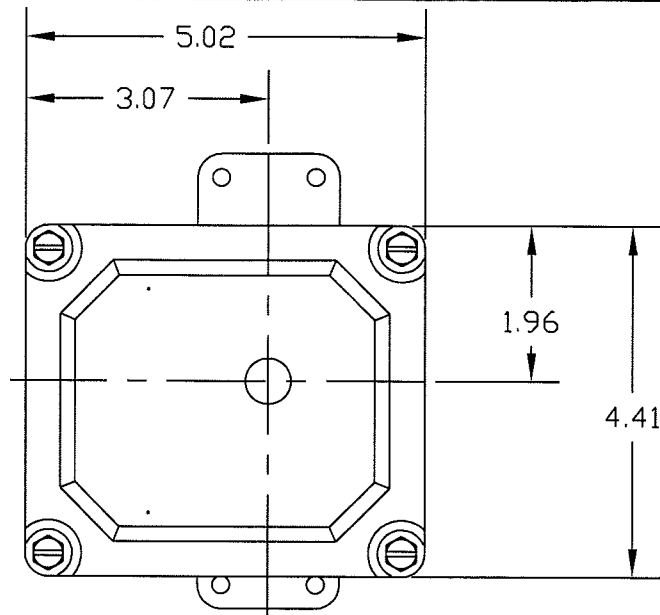

ZAXNXX1X40

* OPTIONS DO NOT INFLUENCE DIMENSIONS

SCALE 1:2

SENITEC CORP

NORCROSS, GEORGIA U.S.A. 30071

PRODUCT
OUTLINE DRAWING

PART NUMBER
ZAXNXX1X40

DESCRIPTION

SENITEC
POSITION INDICATING DEVICE
NEMA 7 ALUMINUM
NAMUR 130 X 20

SALES DRAWING NO.
ZAXNXX1X40

CLN REV.