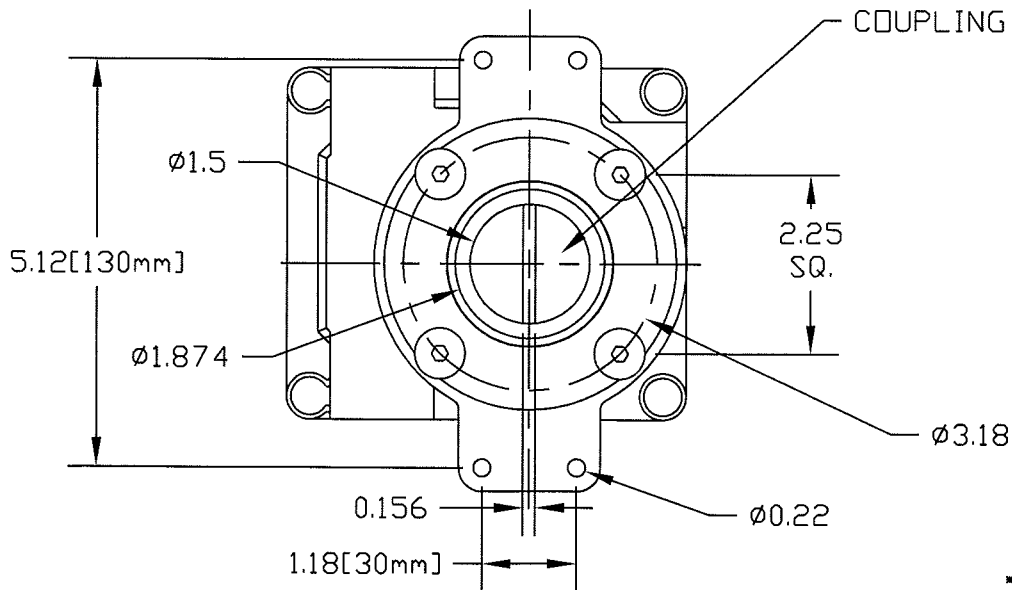

ZAXNXX1X40

* OPTIONS DO NOT INFLUENCE DIMENSIONS

SCALE 1:2

SENITEC CORP

NORCROSS, GEORGIA U.S.A. 30071

PRODUCT
OUTLINE DRAWING

PART NUMBER
ZAXNXX1X40

DESCRIPTION

SENITEC
POSITION INDICATING DEVICE
NEMA 7 ALUMINUM
NAMUR 130 X 20

SALES DRAWING NO.
ZAXNXX1X40

CLN REV.