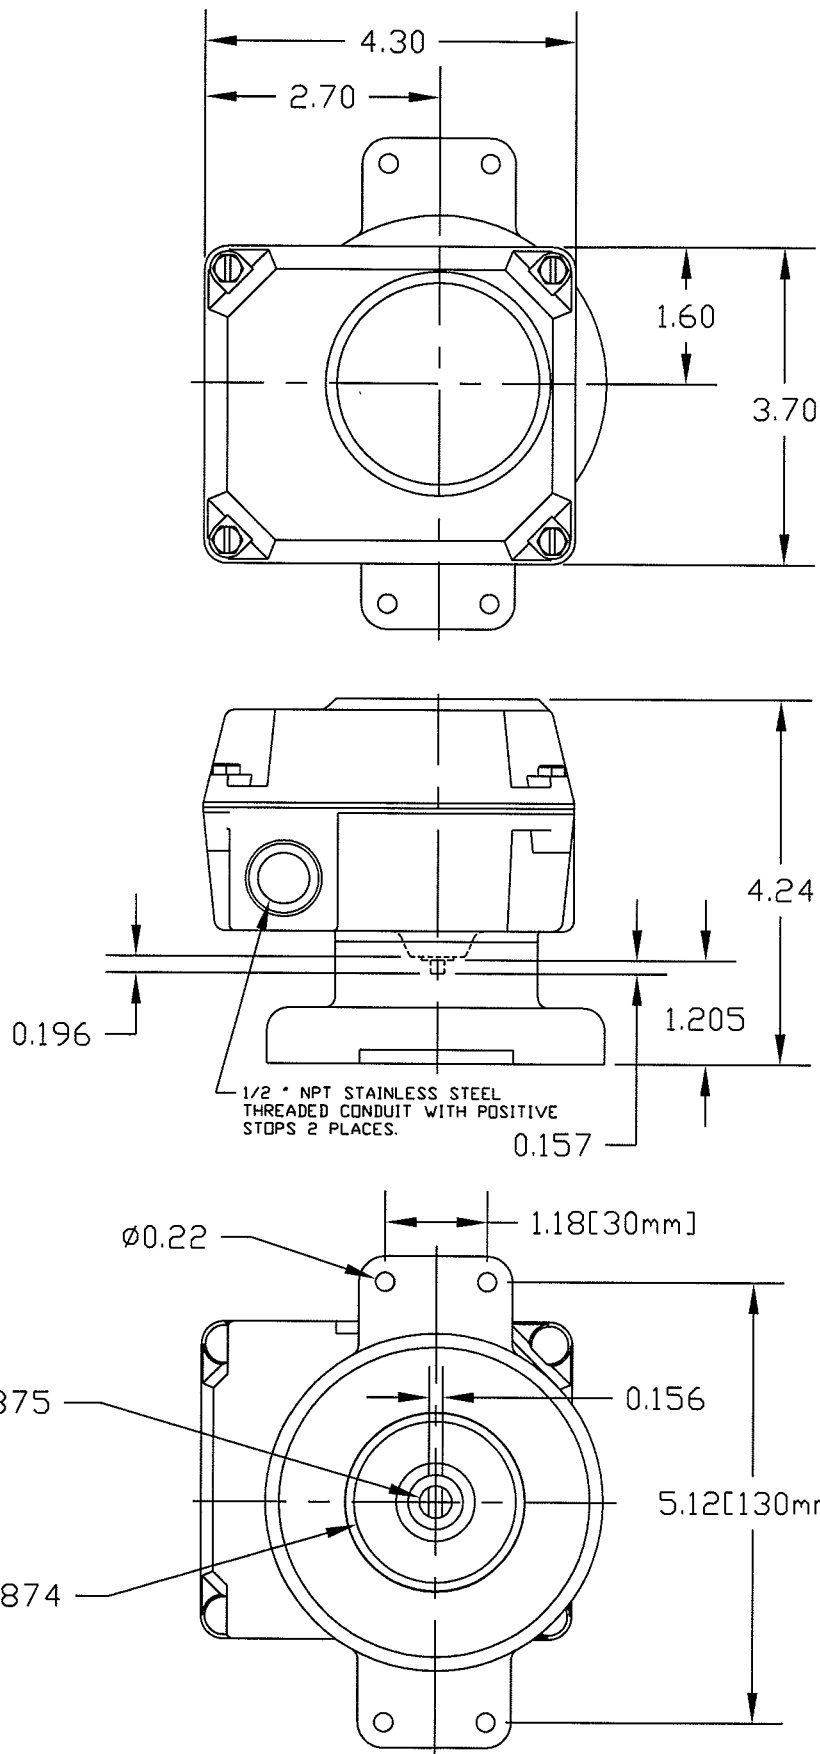

AAXNXXXX30

* OPTIONS DO NOT INFLUENCE DIMENSIONS

SCALE 1:2

SENITEC CORP

NORCROSS, GEORGIA U.S.A. 30071

PRODUCT

OUTLINE DRAWING

PART NUMBER

AAXNXXXX30

DESCRIPTION

SENITEC
POSITION INDICATING DEVICE
NEMA 4 COPOLYESTER
NAMUR 130 X 30

SALES DRAWING NO.

AAXNXXXX30

CLN

REV.